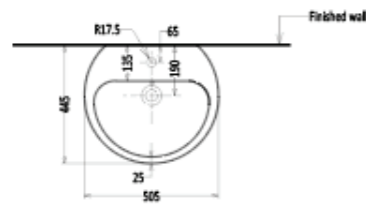

Height adjustable basin FZ3010

Compatible Wash Basins

Avesa 67 Wash Basin

Eterno Wash Basin

Folio Wash Basin

Bath Seat HS- 01C

Straight Bar HS-024A (380mm)

Straight Bar HS-024A (500mm)

Angled Bar BA0130CS

Angled Bar BD0700CS

Straight Bar HS-024A (600mm)

Angled Bar BS1020CS

Angled Bar BSD020CS