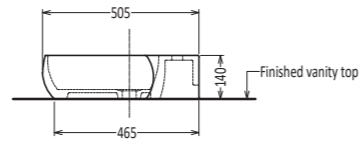

Avesa 67 Wash Basin