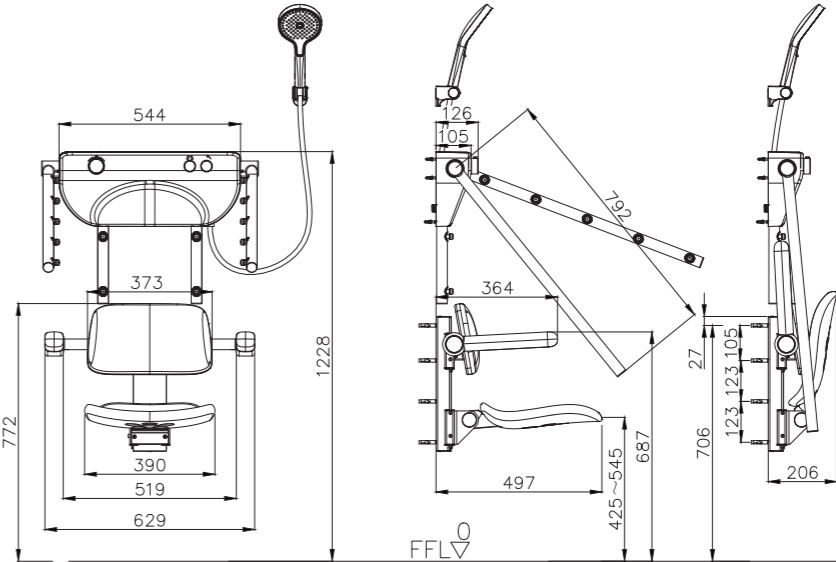

Straight Bar BR0600

Compatible Accessories

Shower Seat FZ5021