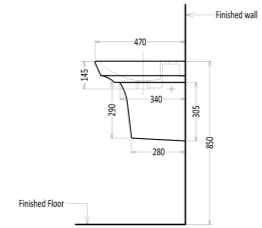

Eterno Wash Basin