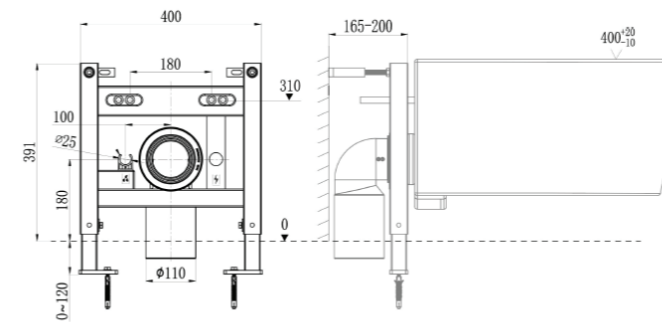

### Basic parameters

---

Thickness: 126mm

Liftable range: 0-200mm

Basin height: 800-1000mm

Loading capacity: 150KG

Colour: Black and white available

## Technical Specifications

---

Height Adjustable Toilet FZ2010

Compatible Water Closets

Urbanity Water Closet

Infinity Water Closet

Avesa Water Closet

AuraFlow Smart Toilet - G11