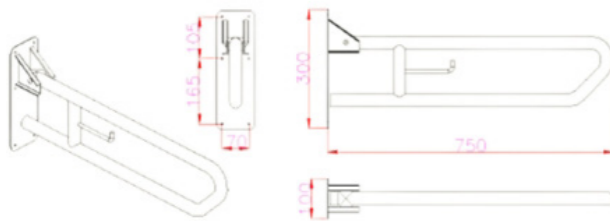

Folding Bar With Paper Holder