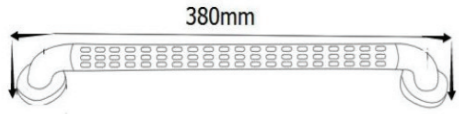

Height adjustable basin FZ3010

Compatible Wash Basins

Avesa 67 Wash Basin

Eterno Wash Basin

Folio Wash Basin

# Compatible Accessories

Shower Seat FZ5021

T Type Handrail FZ1203

Shower Seat

Straight Bar BR0300

Straight Bar BR0600

Bracket for Shower FZ1203

Straight Bar BR0750

Bath Seat HS- 01C

Straight Bar HS-024A (380mm)

Straight Bar HS-024A (500mm)

Angled Bar BA0130CS

Angled Bar BD0700CS

Straight Bar HS-024A (600mm)

Angled Bar BS1020CS

Angled Bar BSD020CS