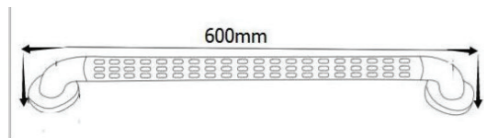

Bath Seat HS- 01C

Straight Bar HS-024A (380mm)

Straight Bar HS-024A (500mm)

Angled Bar BA0130CS

Angled Bar BD0700CS

Straight Bar HS-024A (600mm)

Angled Bar BS1020CS

Angled Bar BSD020CS