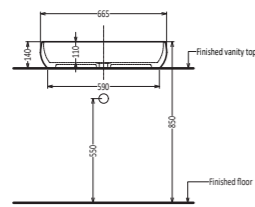

Avesa 67 Wash Basin