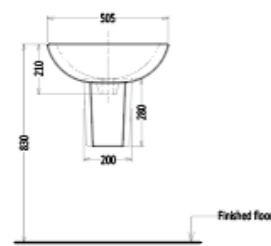

### Basic parameters

---

Thickness: 166mm

Actuator dimension: 245X165mm

Liftable range: 0-200mm

Toilet height: 400-600mm

Loading capacity: 200KG

Colour: Black and white available

### Basic parameters

---

Thickness: 126mm

Liftable range: 0-200mm

Basin height: 800-1000mm

Loading capacity: 150KG

Colour: Black and white available

Height adjustable basin FZ3010

Compatible Wash Basins

Avesa 67 Wash Basin

Eterno Wash Basin

Folio Wash Basin

Bath Seat HS- 01C

Straight Bar HS-024A (380mm)

Straight Bar HS-024A (500mm)

Angled Bar BA0130CS

Angled Bar BD0700CS

Straight Bar HS-024A (600mm)

Angled Bar BS1020CS

Angled Bar BSD020CS