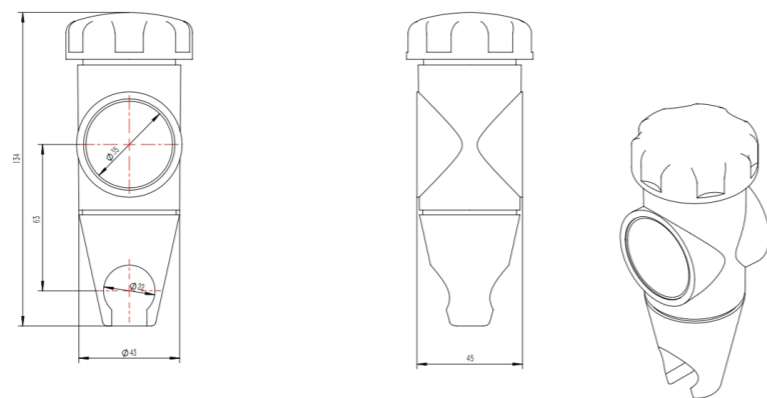

Straight Bar HS-024A (380mm)

Straight Bar HS-024A (500mm)

Bracket for Shower FZ1203

Straight Bar BR0750