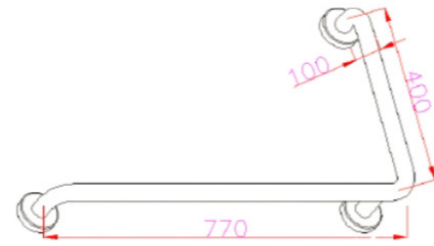

Folding Bar With Paper Holder

Holding Bar 600mm