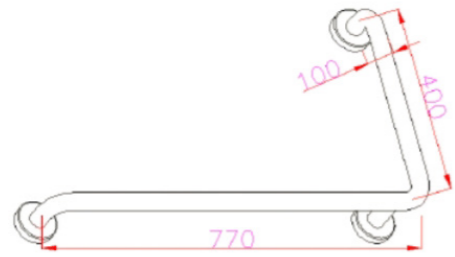

Folding Bar With Paper Holder

Holding Bar 600mm