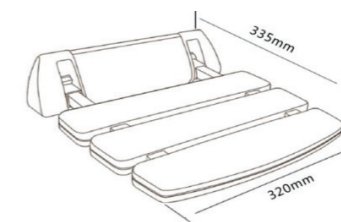

Bath Seat HS- 01C

Straight Bar HS-024A (380mm)

Straight Bar HS-024A (500mm)

Angled Bar BA0130CS

Angled Bar BD0700CS

Straight Bar HS-024A (600mm)

Angled Bar BS1020CS

Angled Bar BSD020CS