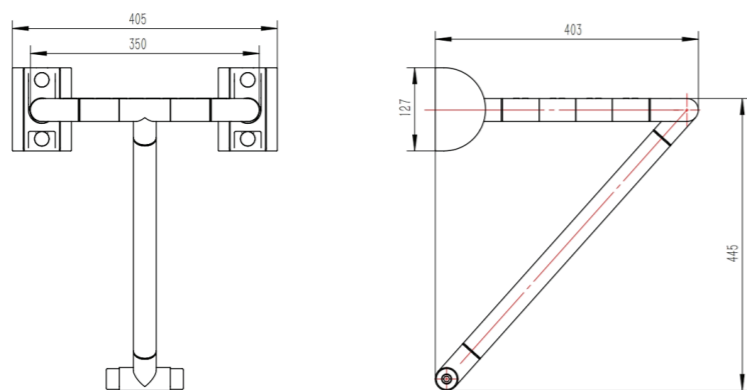

Shower Seat