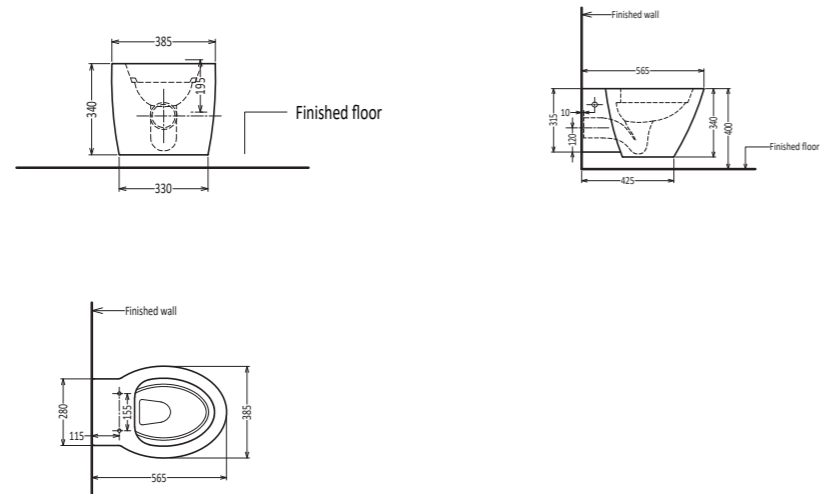

### Basic parameters

---

Thickness: 126mm

Liftable range: 0-200mm

Basin height: 800-1000mm

Loading capacity: 150KG

Colour: Black and white available

## Technical Specifications

---

Height Adjustable Toilet FZ2010

Compatible Water Closets

Urbanity Water Closet

Infinity Water Closet

Avesa Water Closet

AuraFlow Smart Toilet - G11