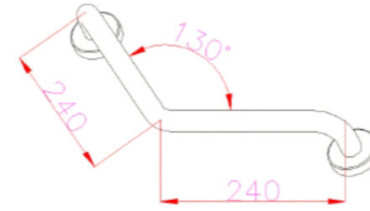

Bath Seat HS- 01C

Straight Bar HS-024A (380mm)

Straight Bar HS-024A (500mm)

Angled Bar BA0130CS

Angled Bar BD0700CS

Straight Bar HS-024A (600mm)

Angled Bar BS1020CS

Angled Bar BSD020CS