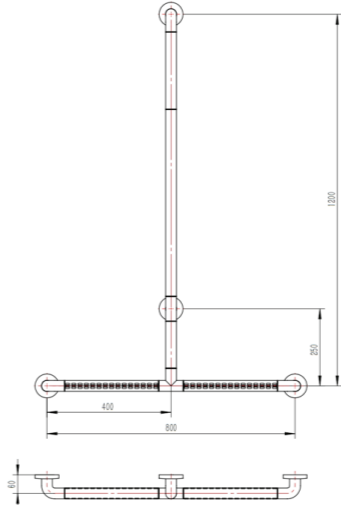

Straight Bar BR0300

T Type Handrail FZ1203