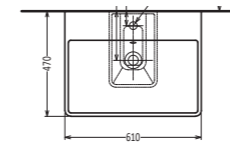

Eterno Wash Basin