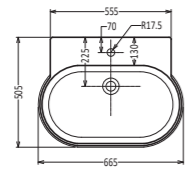

Avesa 67 Wash Basin