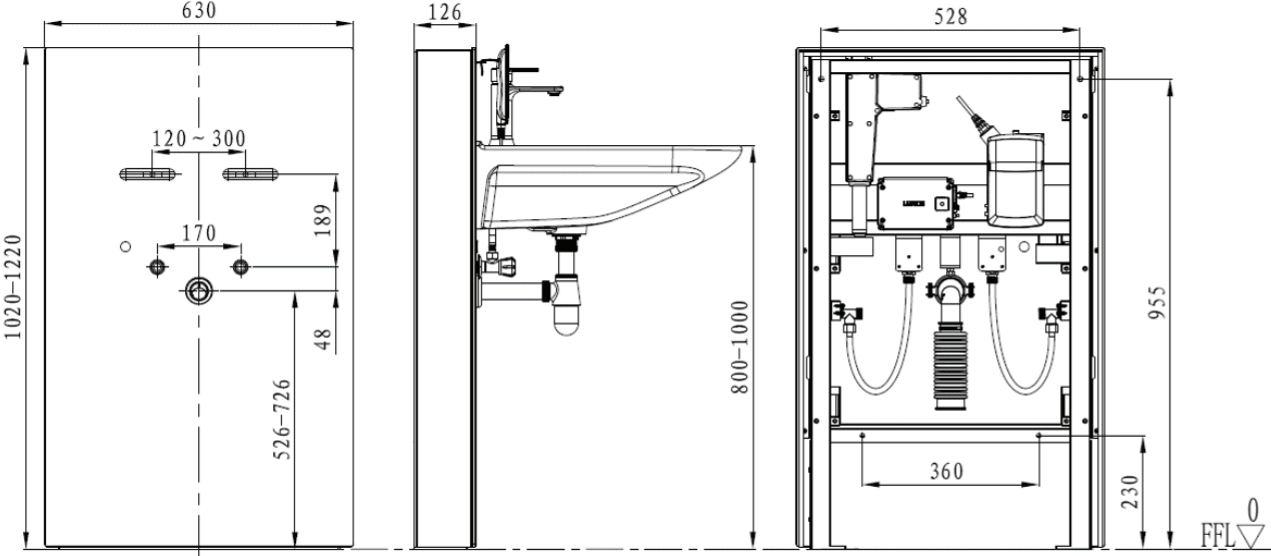

Height adjustable basin FZ3010

Compatible Wash Basins