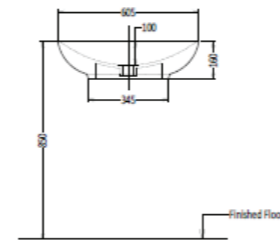

Eterno Wash Basin