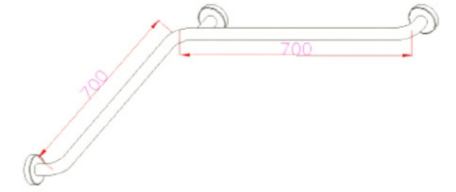

Bath Seat HS- 01C

Straight Bar HS-024A (380mm)

Straight Bar HS-024A (500mm)

Angled Bar BA0130CS

Angled Bar BD0700CS

Straight Bar HS-024A (600mm)

Angled Bar BS1020CS

Angled Bar BSD020CS