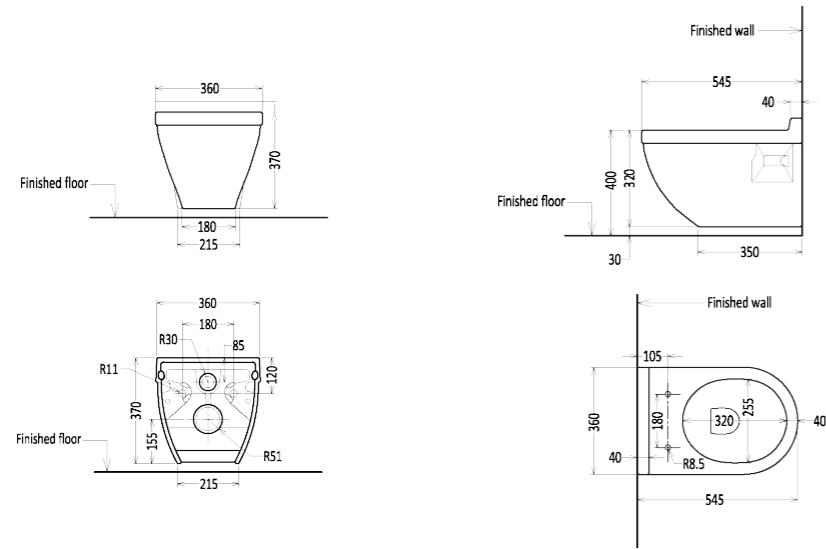

### Basic parameters

---

Thickness: 126mm

Liftable range: 0-200mm

Basin height: 800-1000mm

Loading capacity: 150KG

Colour: Black and white available

## Technical Specifications

---

Height Adjustable Toilet FZ2010

Compatible Water Closets

Urbanity Water Closet

Infinity Water Closet

Avesa Water Closet

AuraFlow Smart Toilet - G11