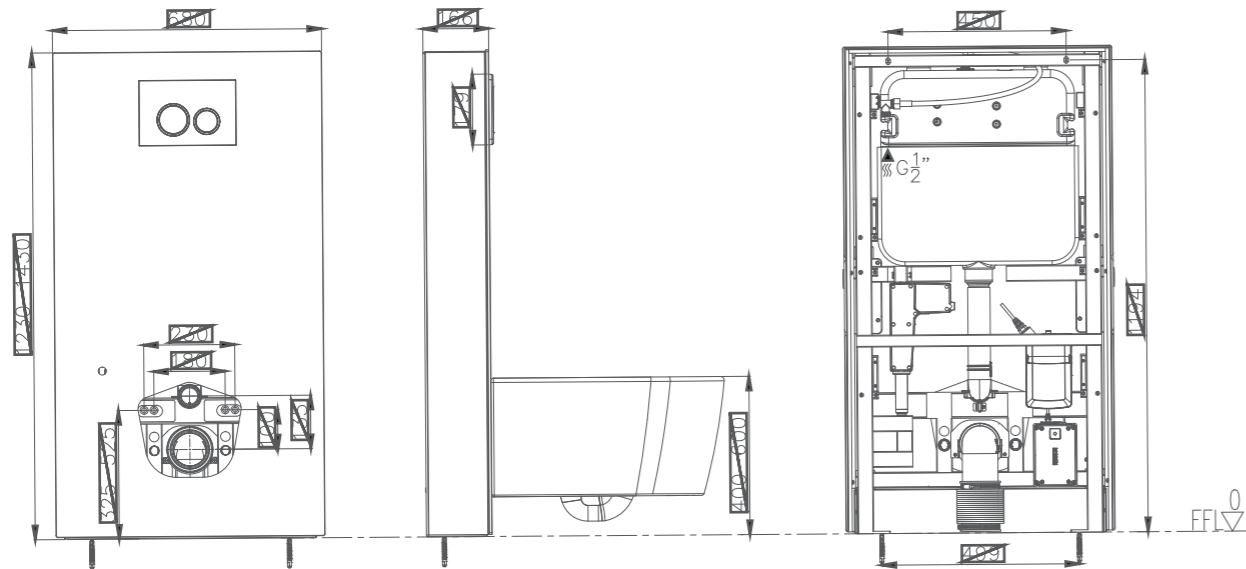

## Technical Specifications

---

Height Adjustable Toilet FZ2010

Compatible Water Closets

Urbanity Water Closet

Infinity Water Closet

Avesa Water Closet

AuraFlow Smart Toilet - G11