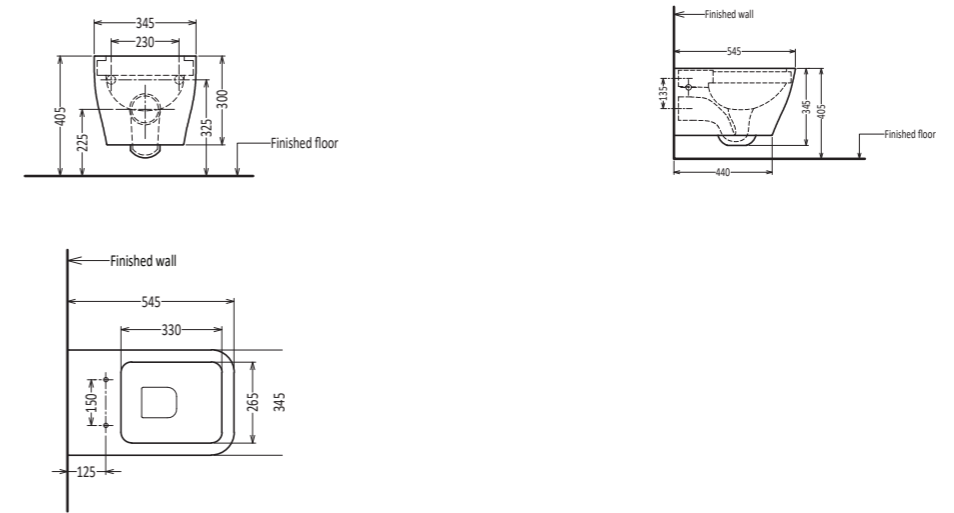

## Technical Specifications

---

Height Adjustable Toilet FZ2010

Compatible Water Closets

Urbanity Water Closet

Infinity Water Closet

Avesa Water Closet

AuraFlow Smart Toilet - G11