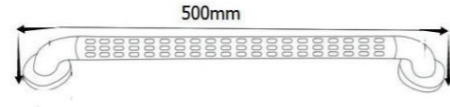

Angled Bar BAD090CS